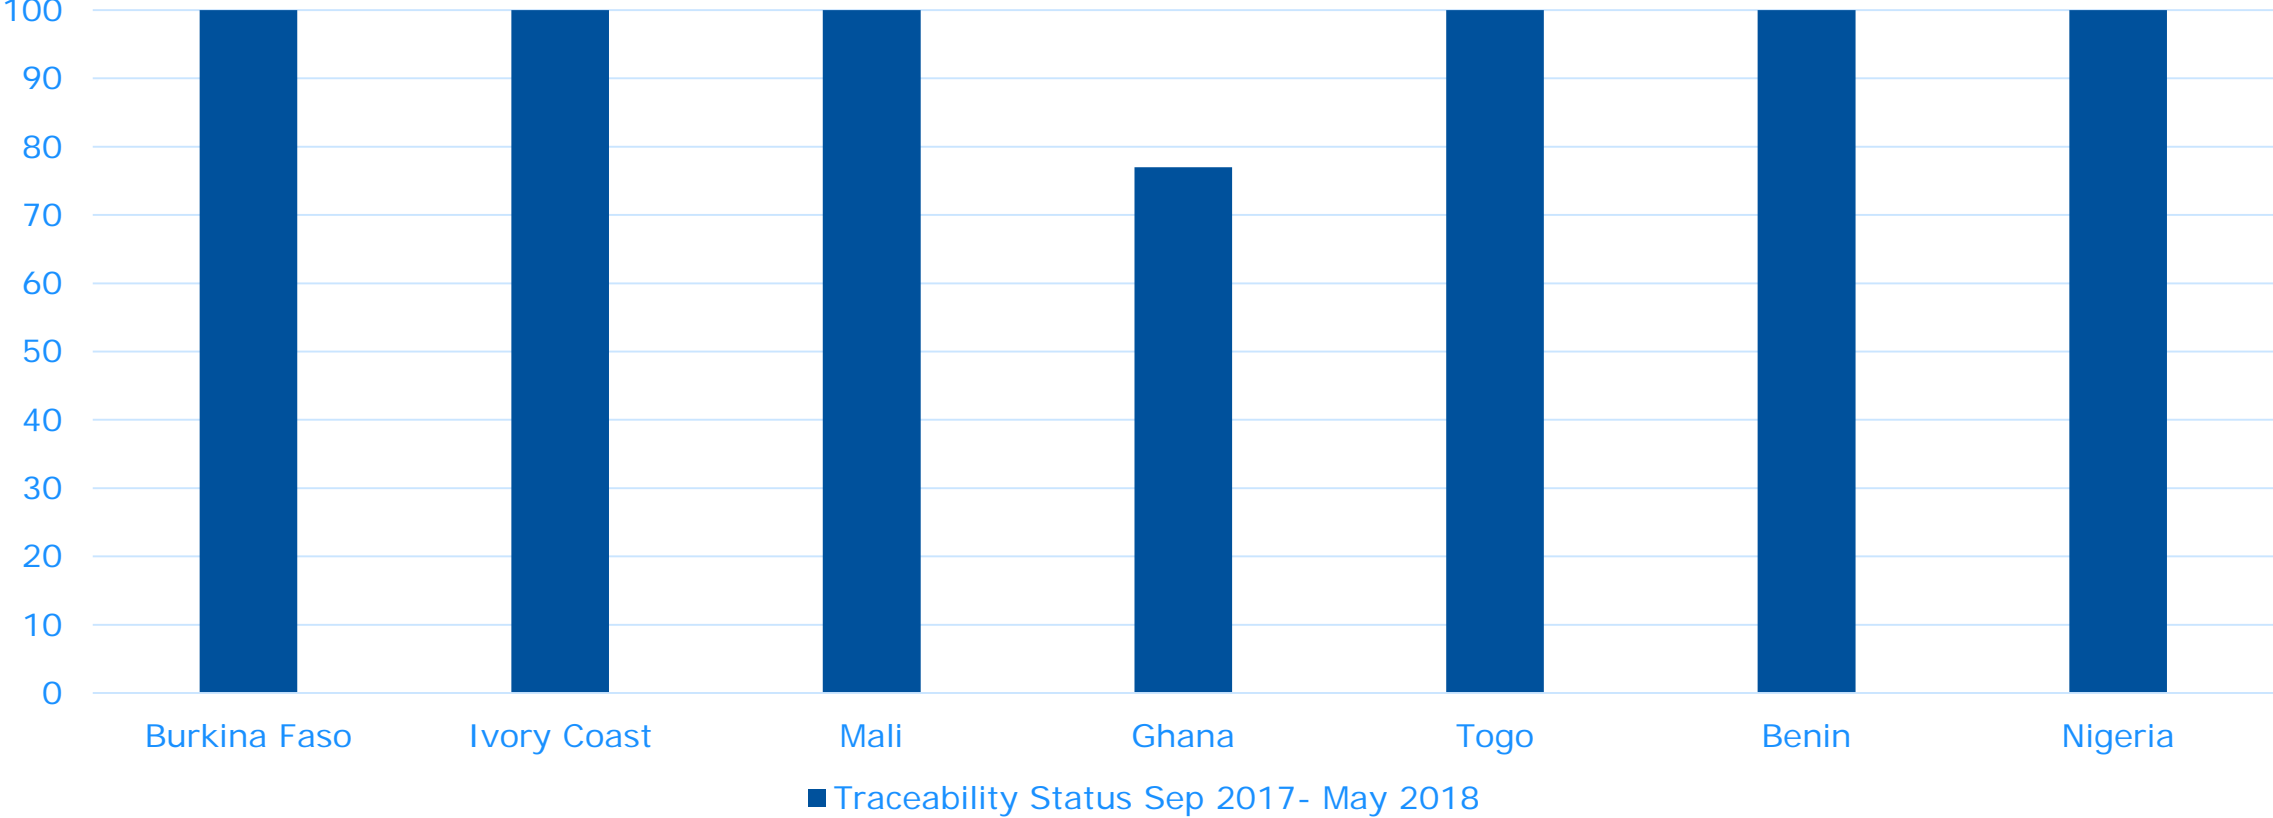

SHEA TRACEABILITY

July 2017- June 2018

Let's create together

BUNGE

Loders Croklaan

KNOW THE ORIGIN OF OUR SHEA NUTS

- Bunge Loders Croklaan knows the origin of the shea nuts at country level.
It is our goal to extend our scope further to 100% traceable shea nuts at district level by 2018

Country	District level	Traceability
Burkina Faso	Province (45)	100%
Ivory Coast	Region (31)	100%
Mali	Cercles (49)	100%
Ghana	District (216)	77%
Togo	Perfectures (30)	100%
Benin	Communes (77)	100%
Nigeria	Local Government Areas (774)	100%

- We report our traceability numbers per sourcing country on periodical basis.

TRACEABILITY SHEA NUTS AT DISTRICT LEVEL PER COUNTRY

WEST-AFRICAN SOURCING COUNTRIES

BUNGE

Loders Croklaan

Let's create together